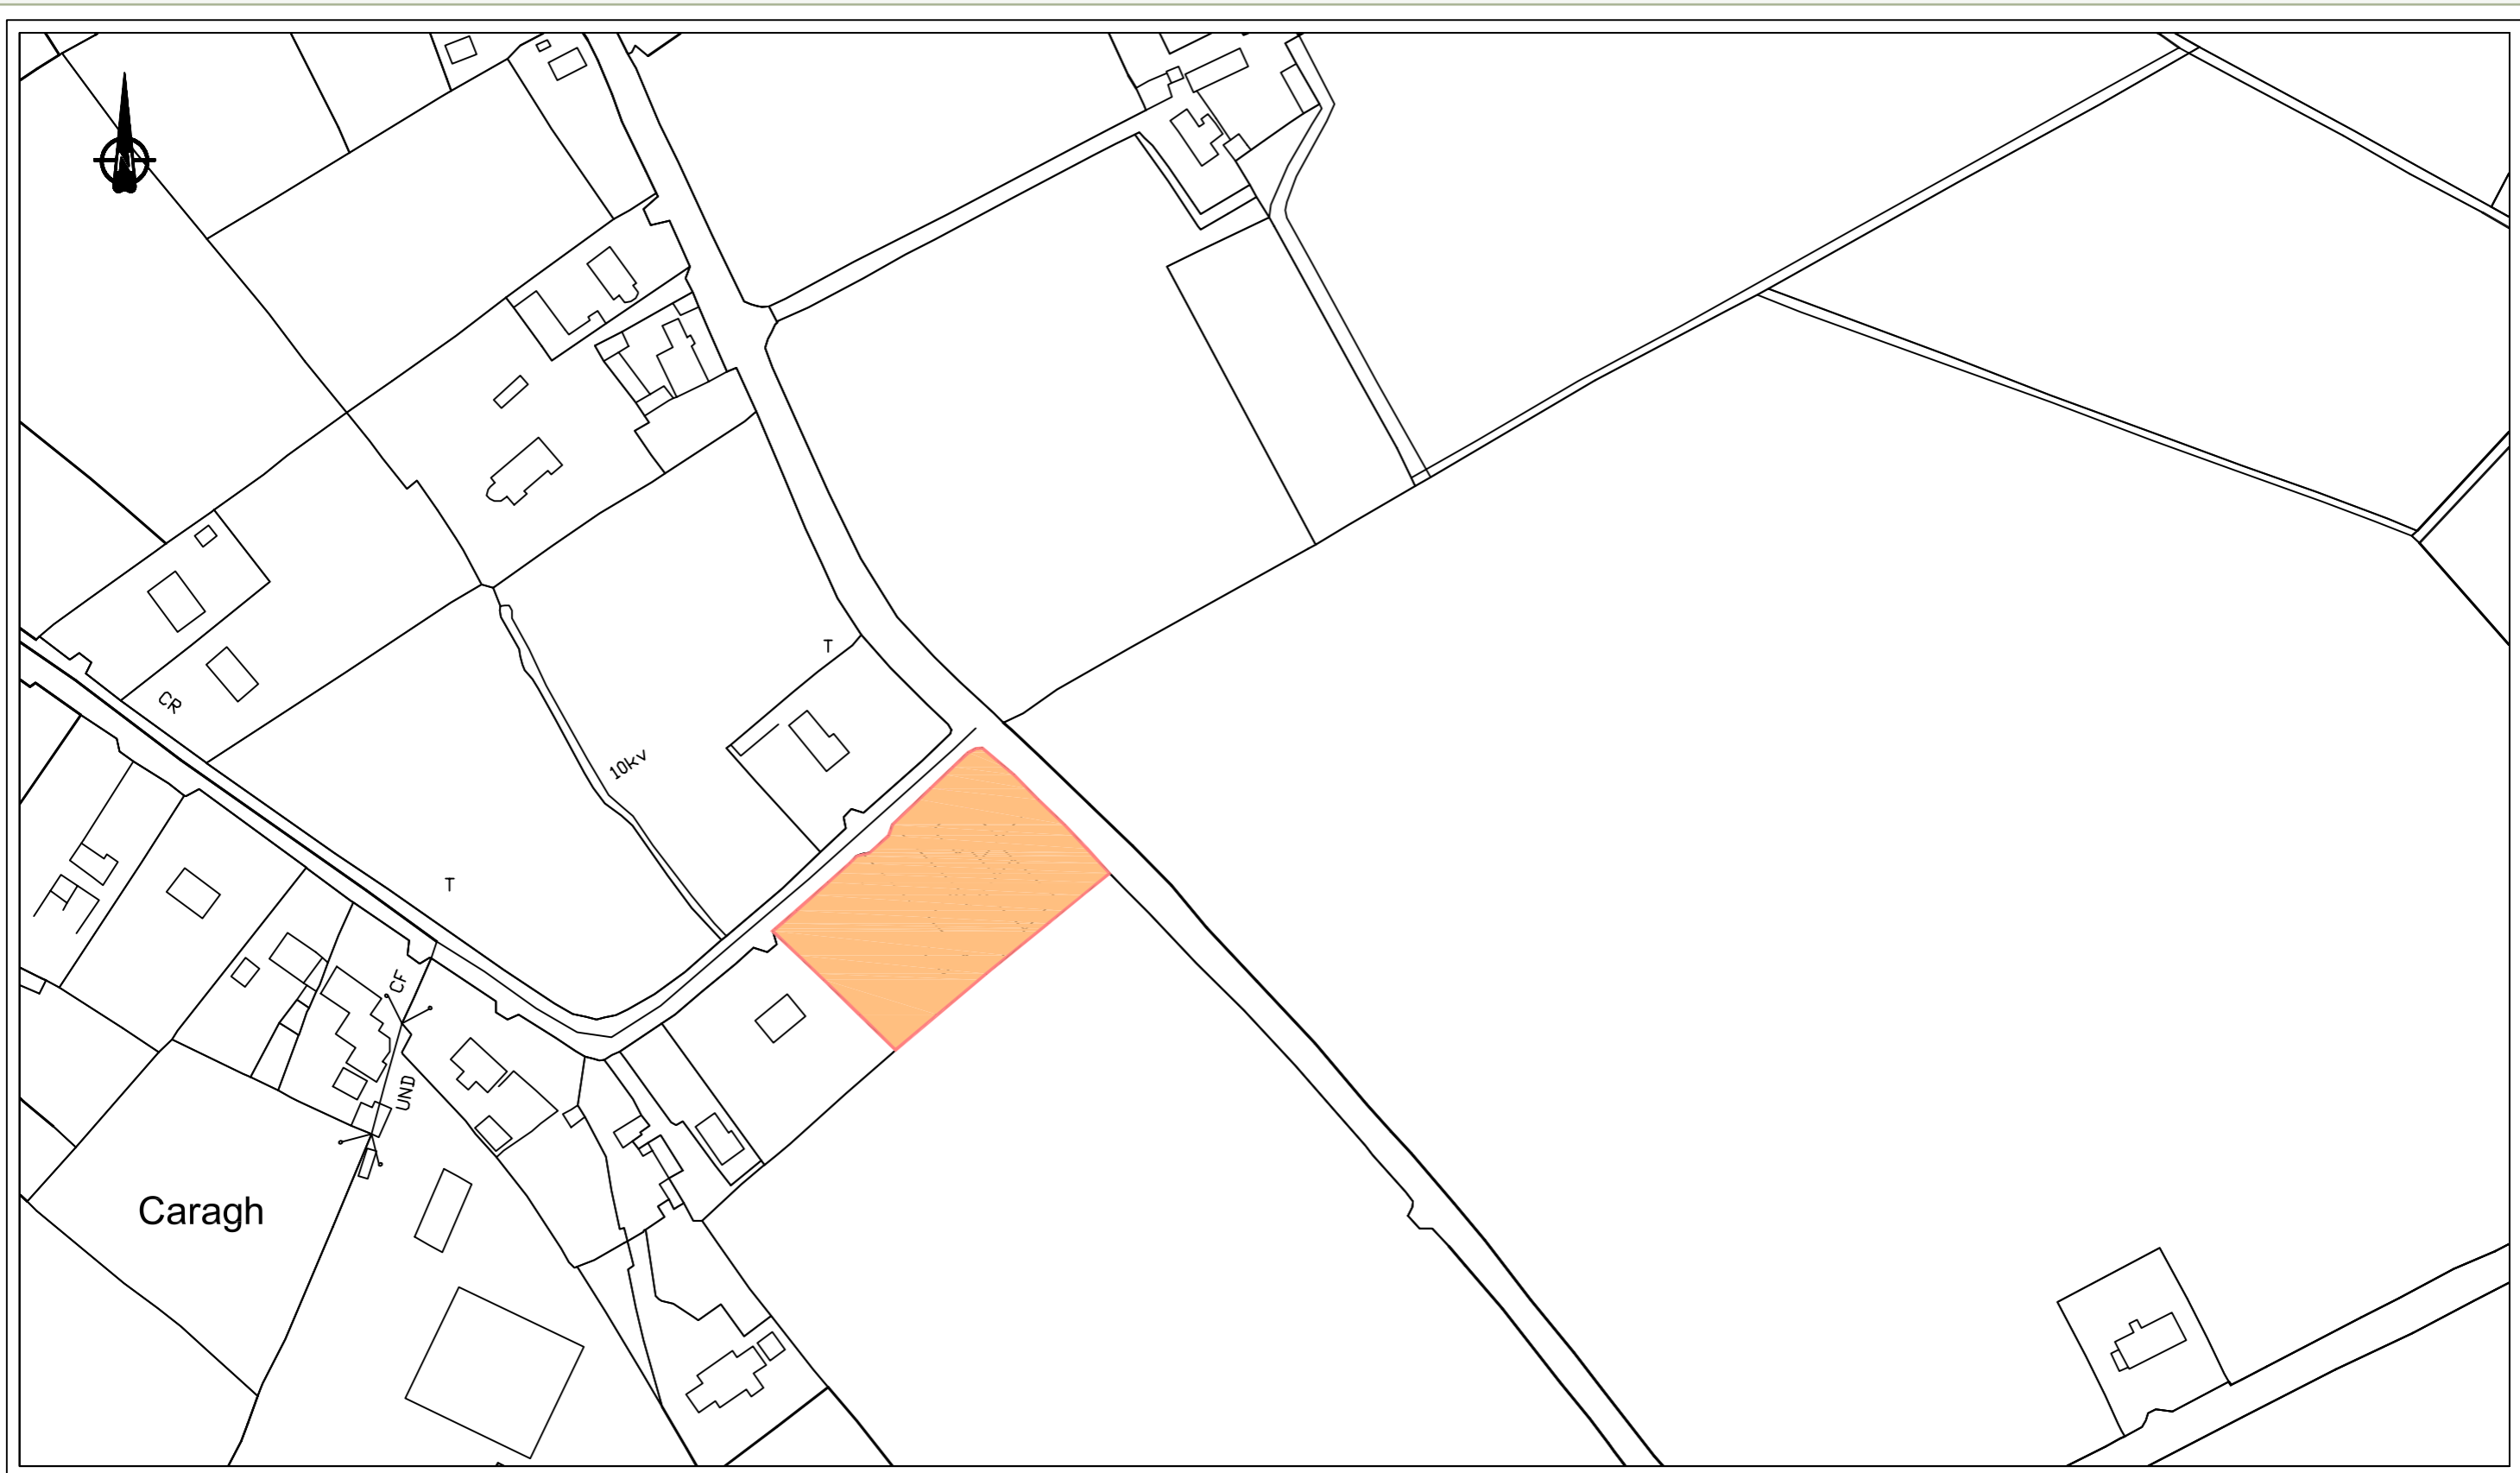

KILDARE COUNTY COUNCIL
PLANNING DEPARTMENT
St. MARY'S NAAS

Miscellaneous Zoning
(Caragh)
County Development Plan 2005 - 2011

Legend: MS 1: Existing / Permitted Industry / Warehousing

This drawing is to be read in conjunction with the written statement

Scale: N.T.S.	Map Ref: 23.12
Date: May 2005	Drg No: 200/05/176
© Ordnance Survey Ireland. All rights reserved. Licence No.: 2004/07CCMA (Kildare County Council)