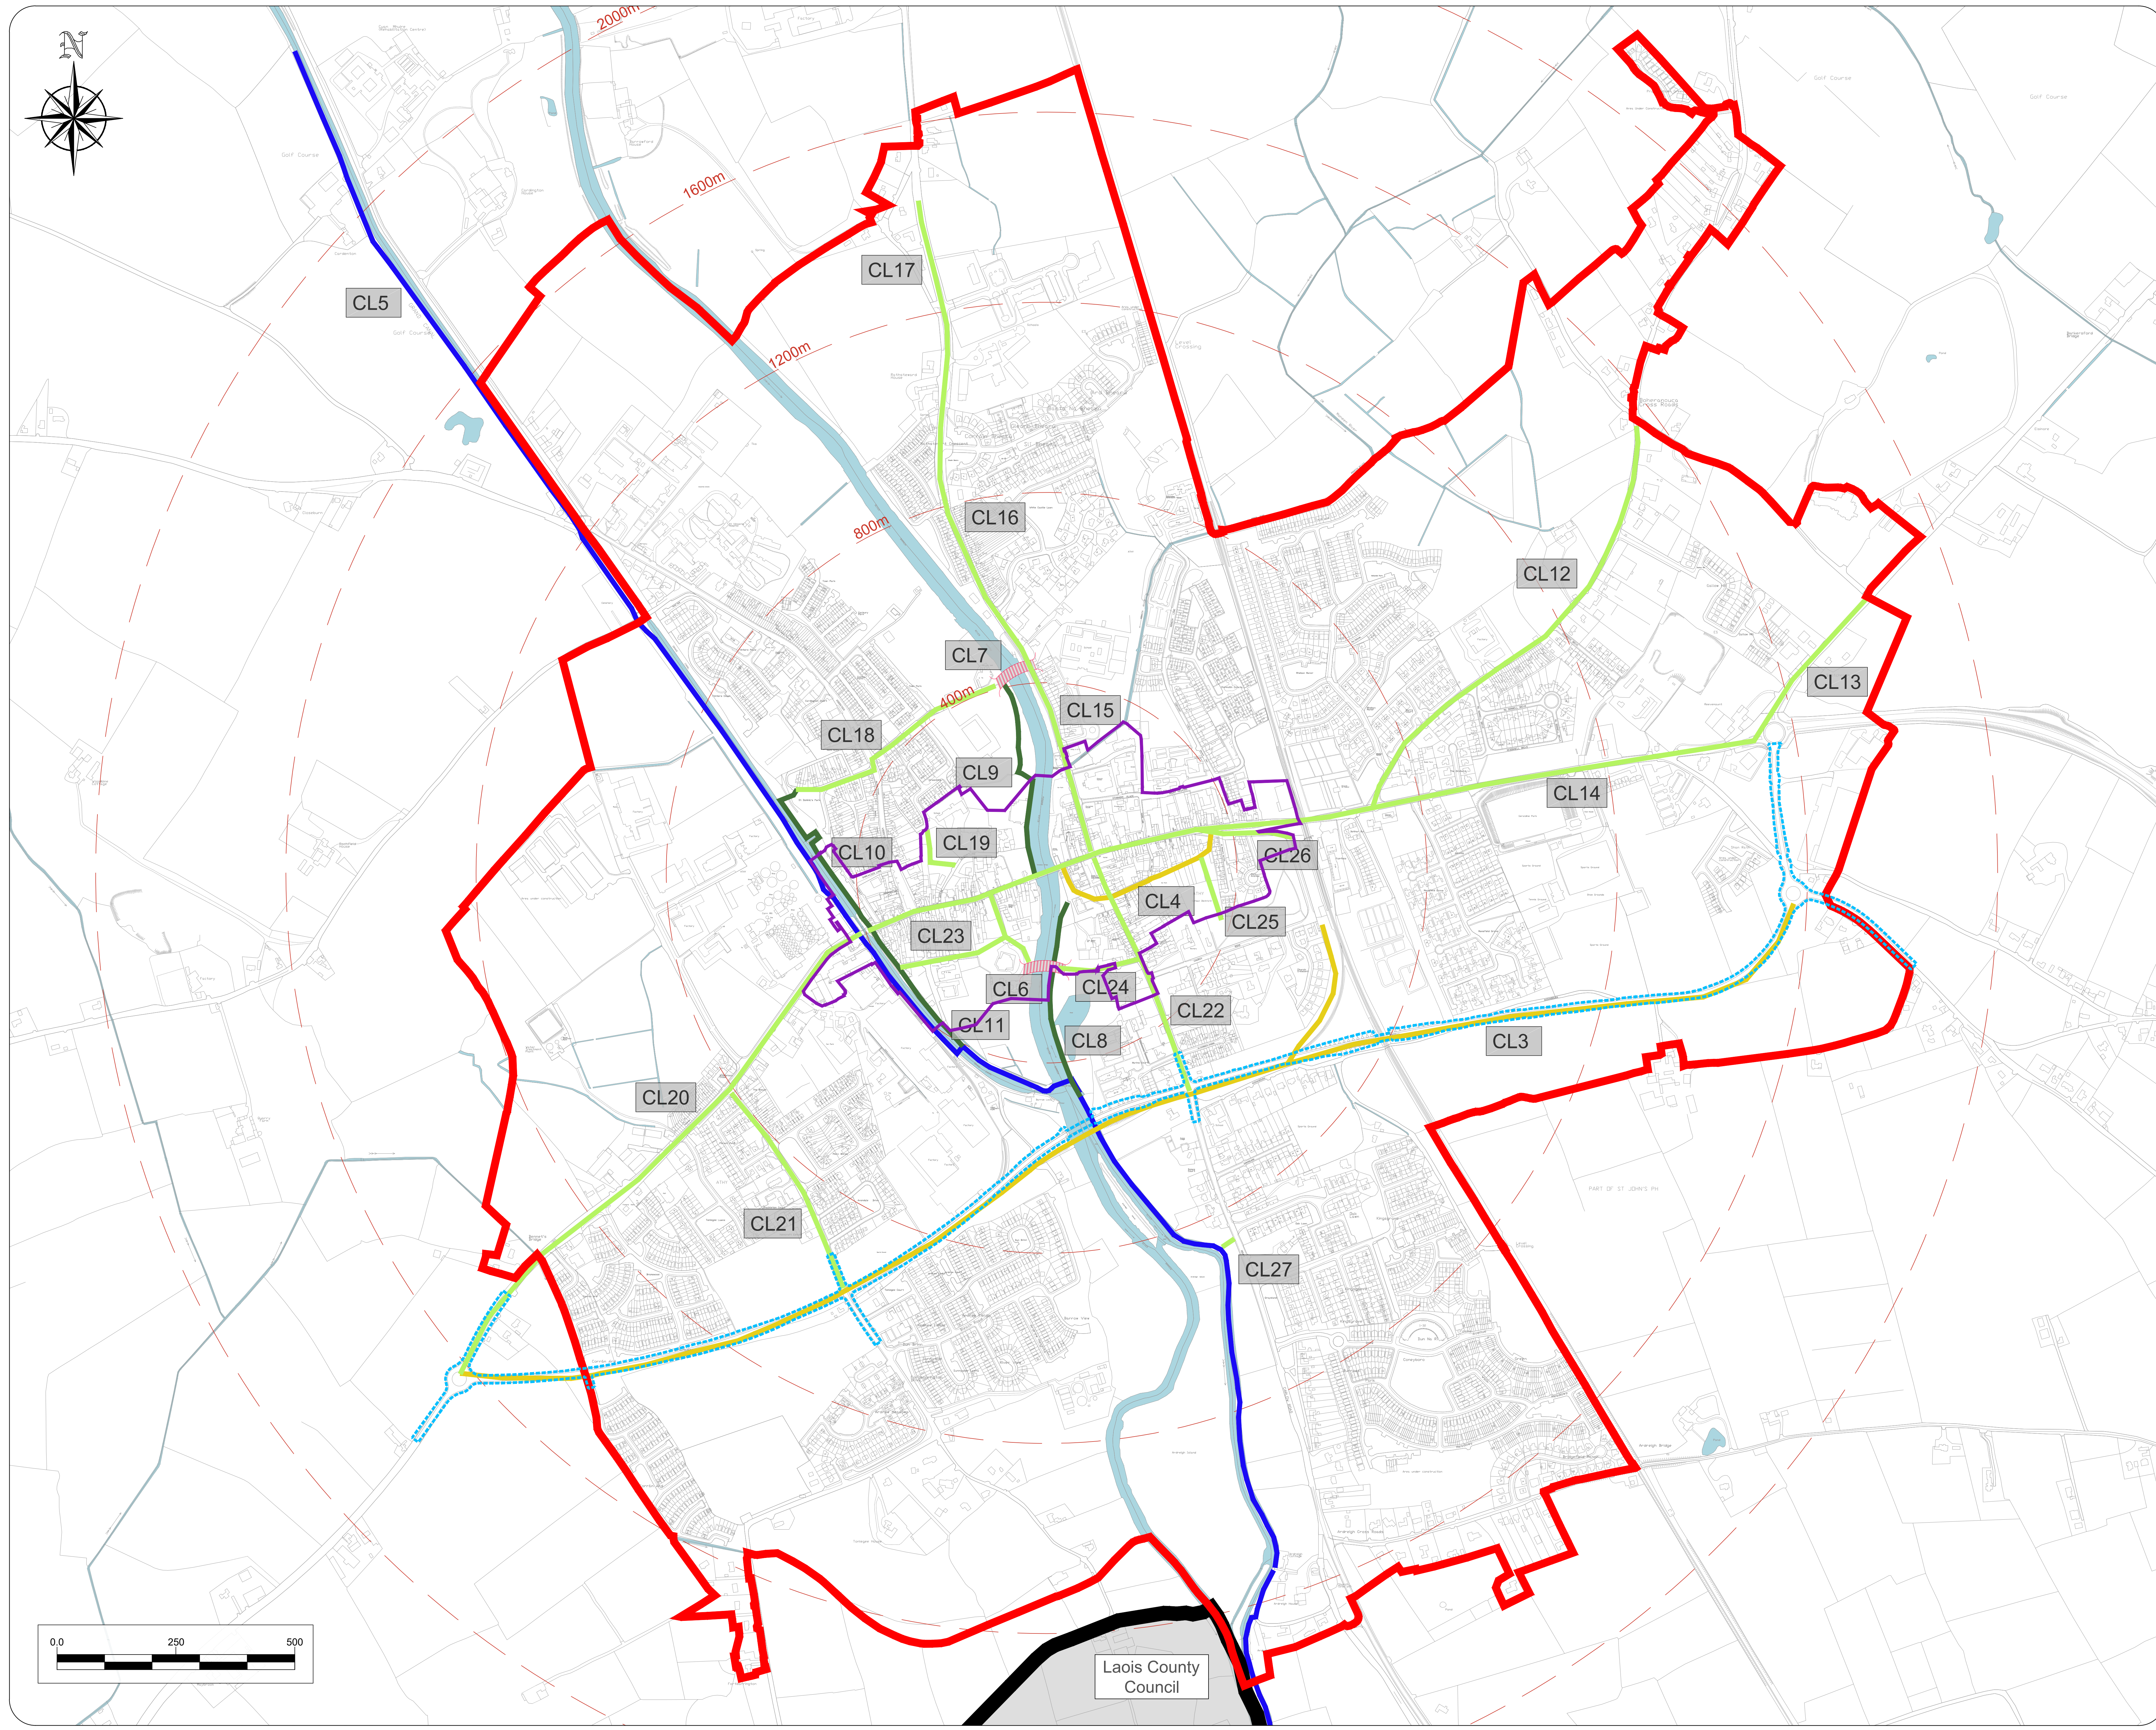

Kildare County Council  
 Planning & Strategic  
 Development Department  
 Áras Chill Dara,  
 Devoy Park, Naas, Co Kildare.

**Athy Local Area Plan  
 2021 - 2027**

**Legend :**

- Local Area Plan Boundary
- County Boundary
- Town Centre Regeneration Area
- New Roads / Streets Option
- Cycle Track / Lane
- Greenway
- Barrow Blueway
- Proposed Pedestrian / Cyclist Bridge
- Athy Distributor Road
- River / Canal / Lakes
- Distance from Town Centre  
(at 400m intervals)

**Note: This map needs to be  
 read in conjunction with Table  
 7.2 of the Plan**

Stage	Date	Description
Plan Effective	13/09/2021	Date the plan comes into effect
Plan Adopted	03/08/2021	Plan Adopted
Draft	17/12/2020	Draft Plan

**Movement & Transport  
 Cycling Measures**

Scale:	N.T.S.	Map Ref.:	1.2
Date:	August 2021	Drawing No.:	200/21/1115

Checked by:	M O'Loughlin	Checked by:	L Crawford	Approved by:	D Jordan
Date:	04/08/2021	Date:	08/09/2021	Date:	08/09/2021