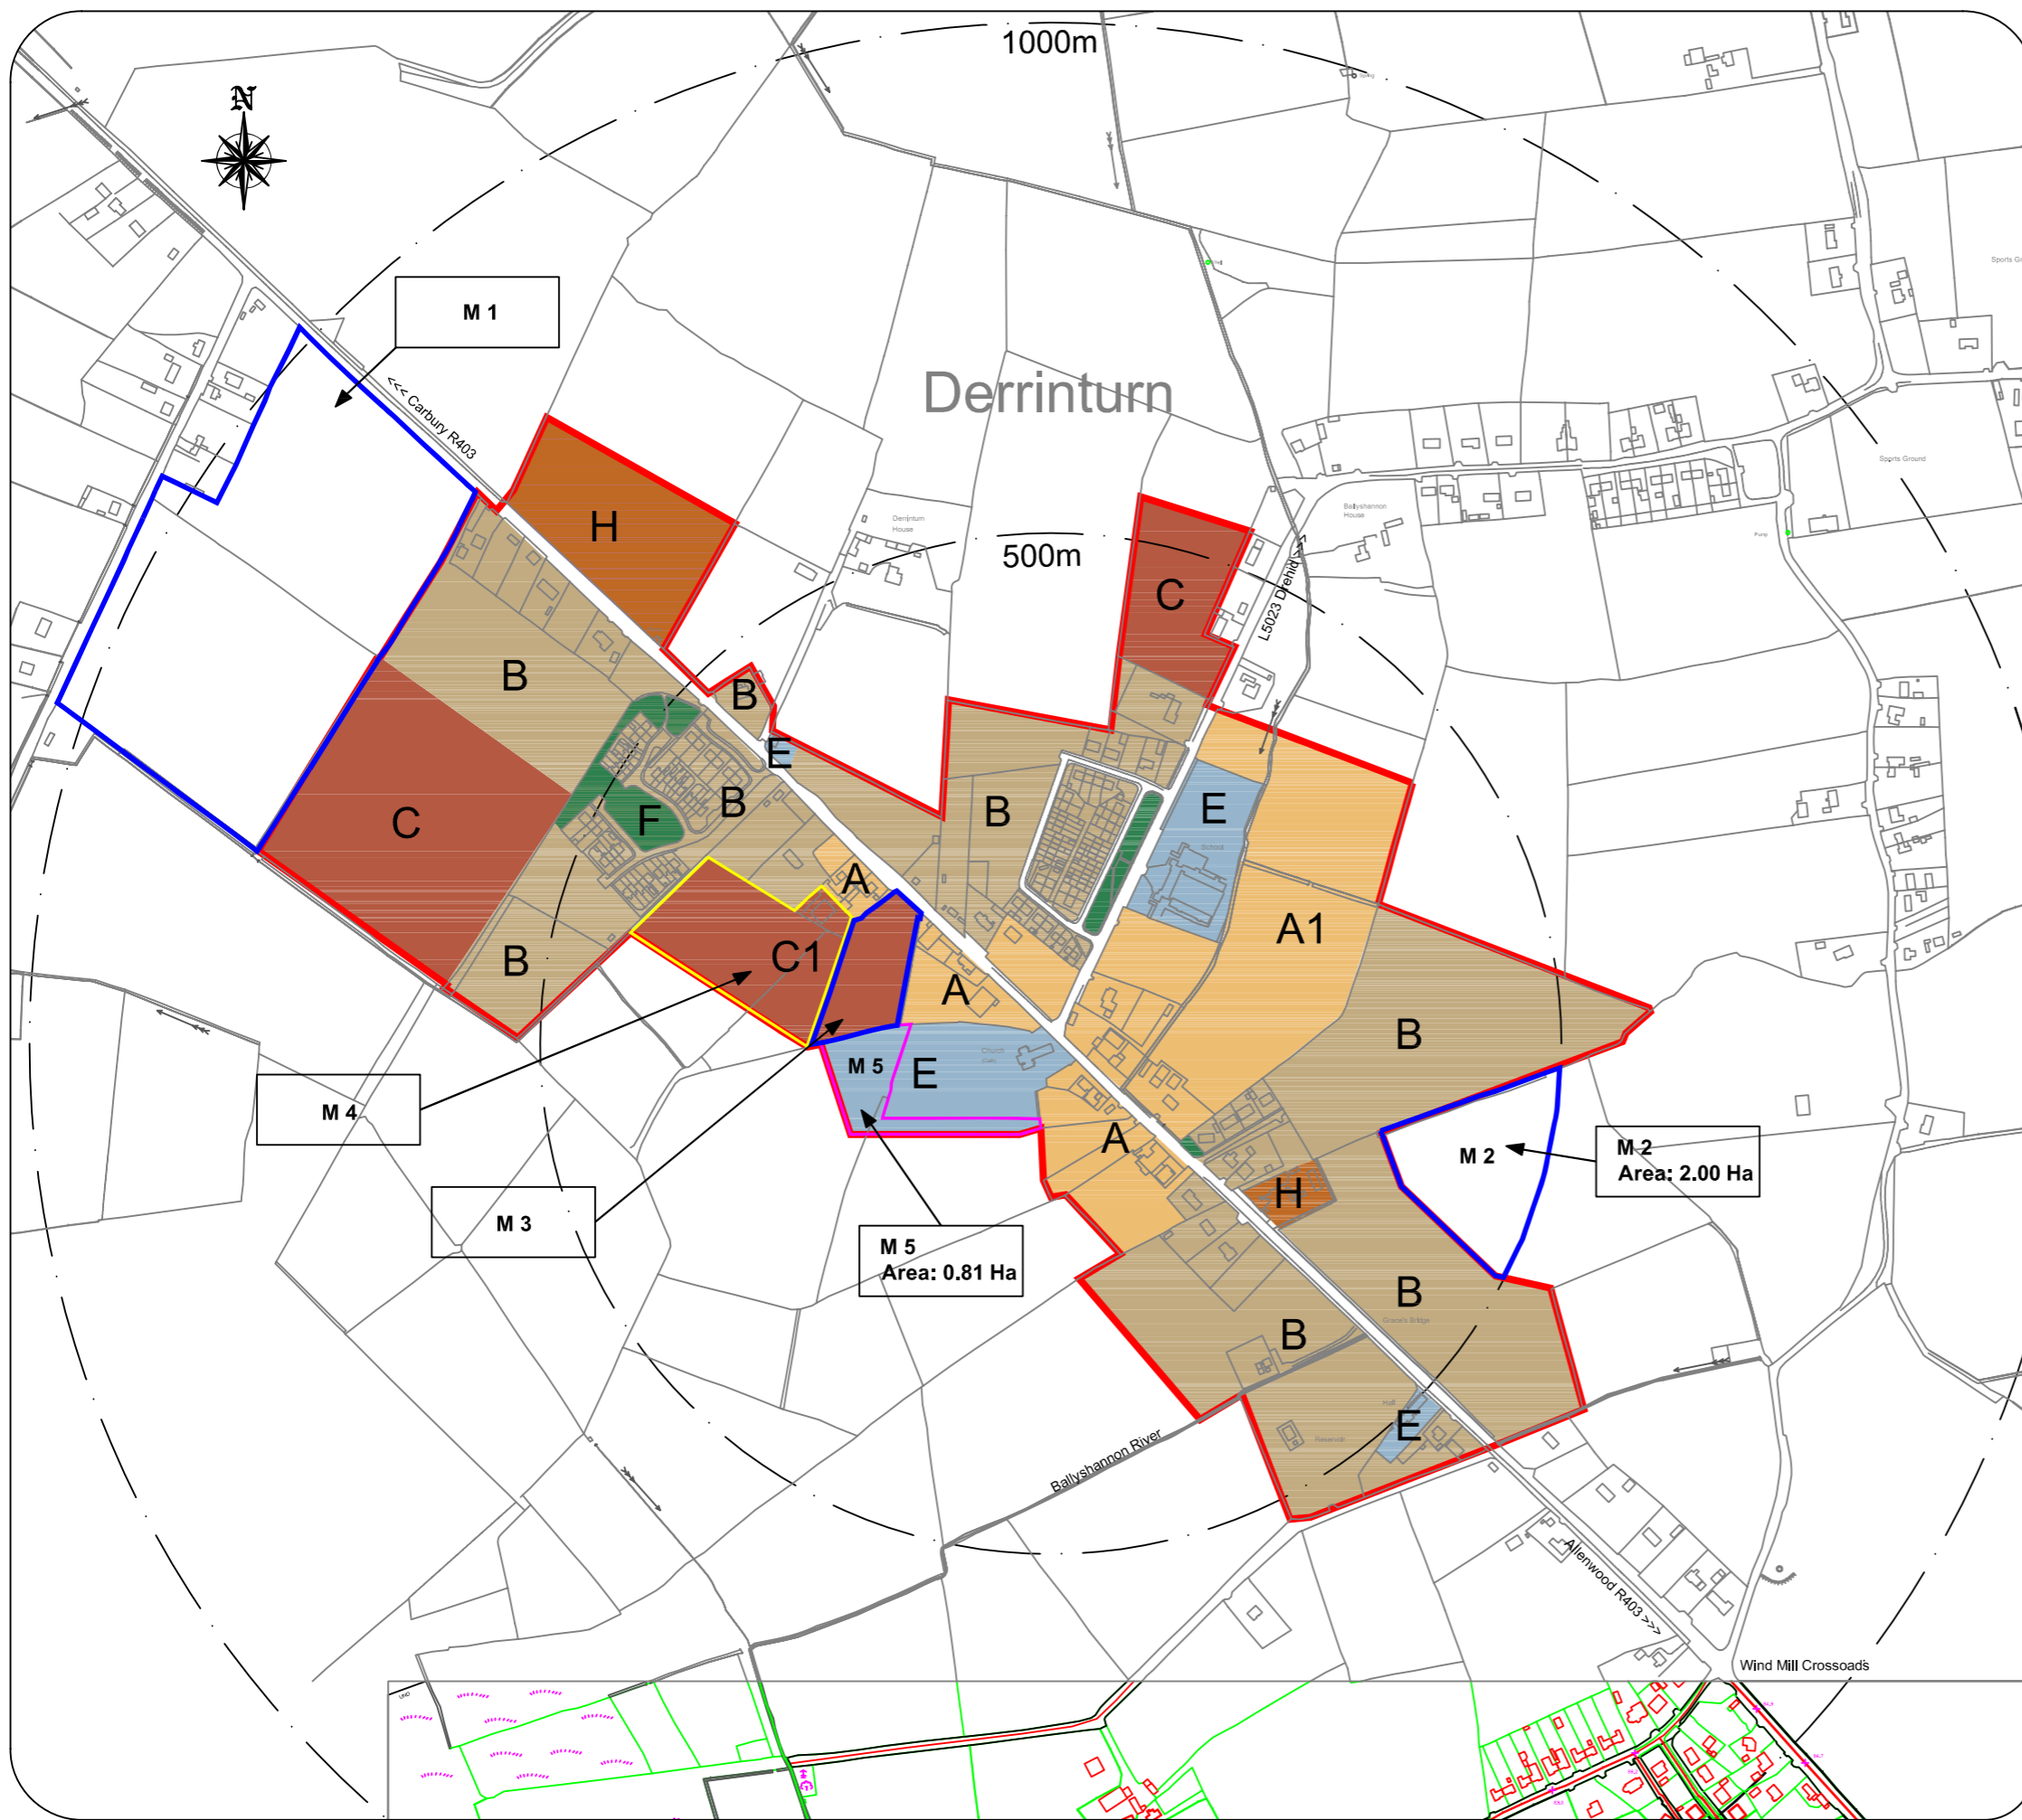

Kildare County Council
 Planning Department
 Aras Chill Dara, Devoy Park,
 Naas, Co. Kildare.

Draft Derrinturn Local Area Plan 2008

Amendments Map

Legend :

-  A + A1: Village Centre
-  B: Existing / Permitted Residential
-  C + C1: New Residential
-  E: Community & Educational
-  F: Open Space & Amenity
-  H: Light Industry & Enterprise
-  2008 Development Boundary
-  500m intervals from the village centre

Land Use Zoning Objectives Map

Scale: N.T.S.	Map Ref.: 2
Date: 14th Aug: 2008	Drawing No. 200/07/205
© Ordnance Survey Ireland. All rights reserved. Licence No.: 2004/07CCMA (Kildare County Council)	
Drawn By: D.Rowan	

This drawing is to be read in conjunction with the Derrinturn Local Area Plan 2008