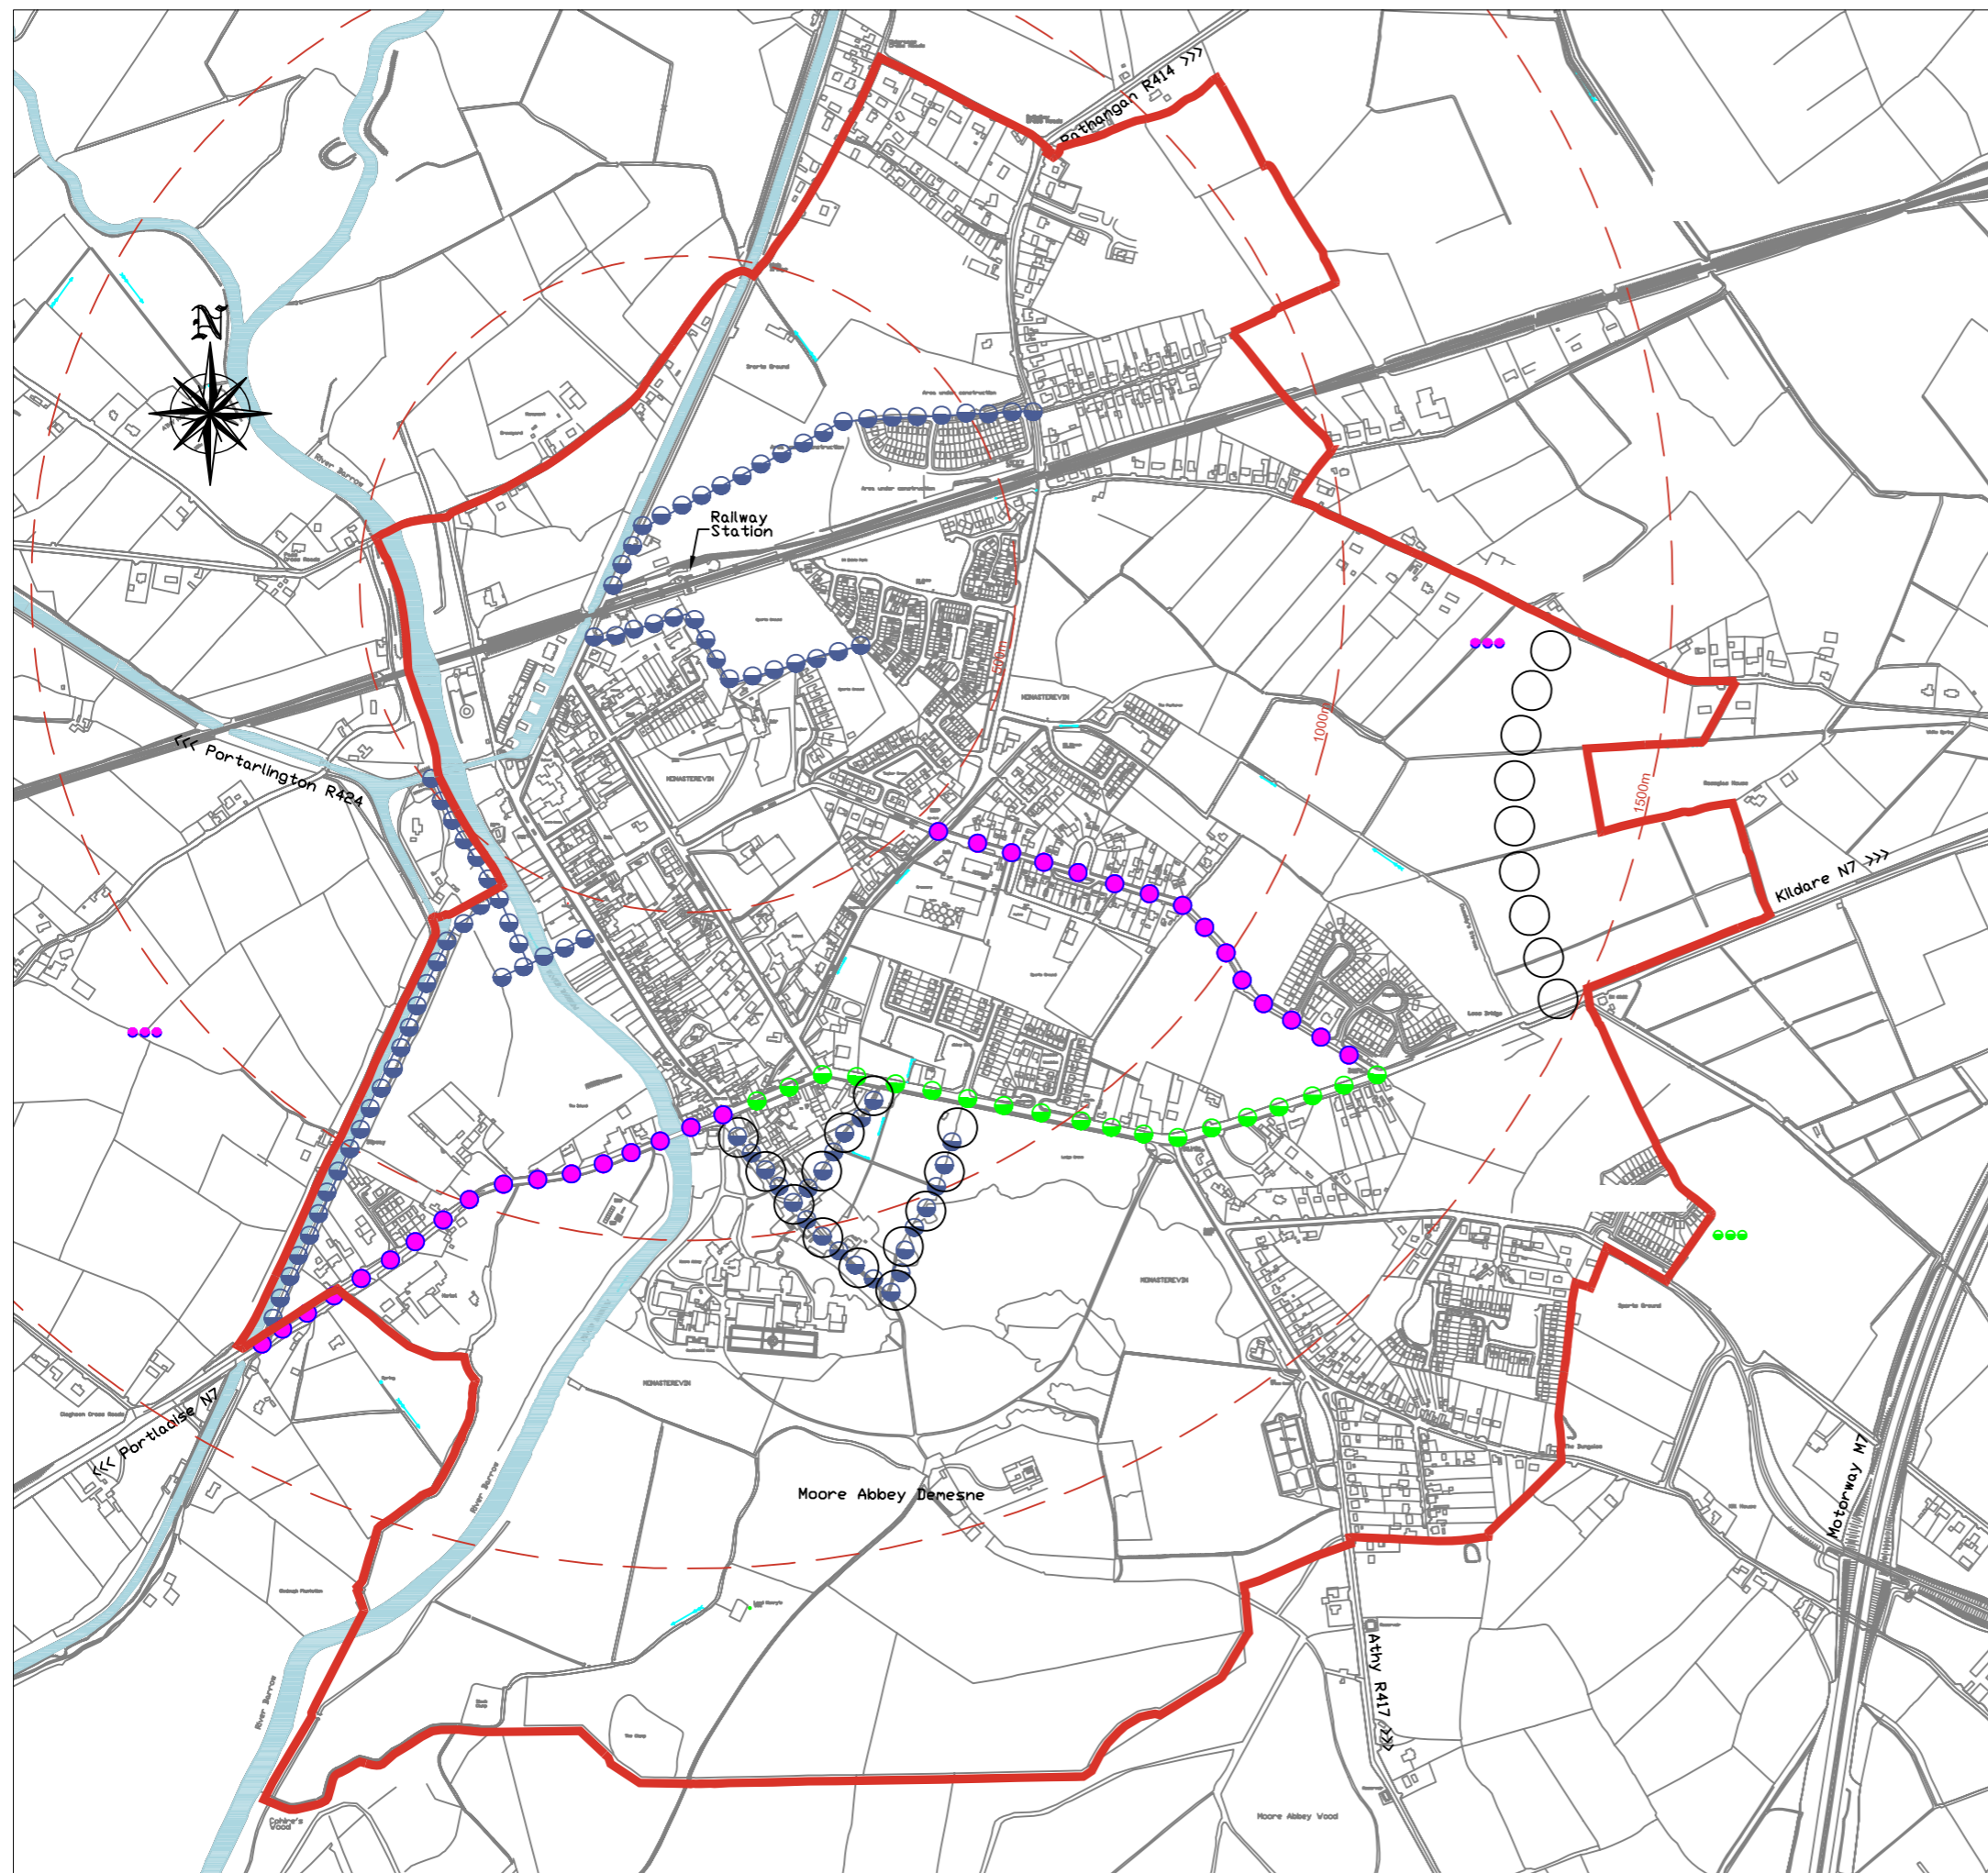

Kildare County Council
 Planning Department
 Aras Chill Dara, Devoy Park
 Naas Co. Kildare

Draft
 Monasterevin Footpath + Cycle track Objective

Legend

- New Roads Objective - Indicative only
 - Footpath and Cycle Track Objective - Indicative only
- Proposed as per submissions received**
- Cycle Track Objective - Indicative only
 - Footpath and Cycle Track Objective - Indicative only

Scale: N.T.S.	Map Ref: 7
Date: August 14th 2008	Drawing No: 200-08-240
© Ordnance Survey Ireland. All rights reserved. Licence No.: 2004/08CCMA (Kildare County Council)	Drawn By: D McNally

This drawing is to be read in conjunction with the written statement