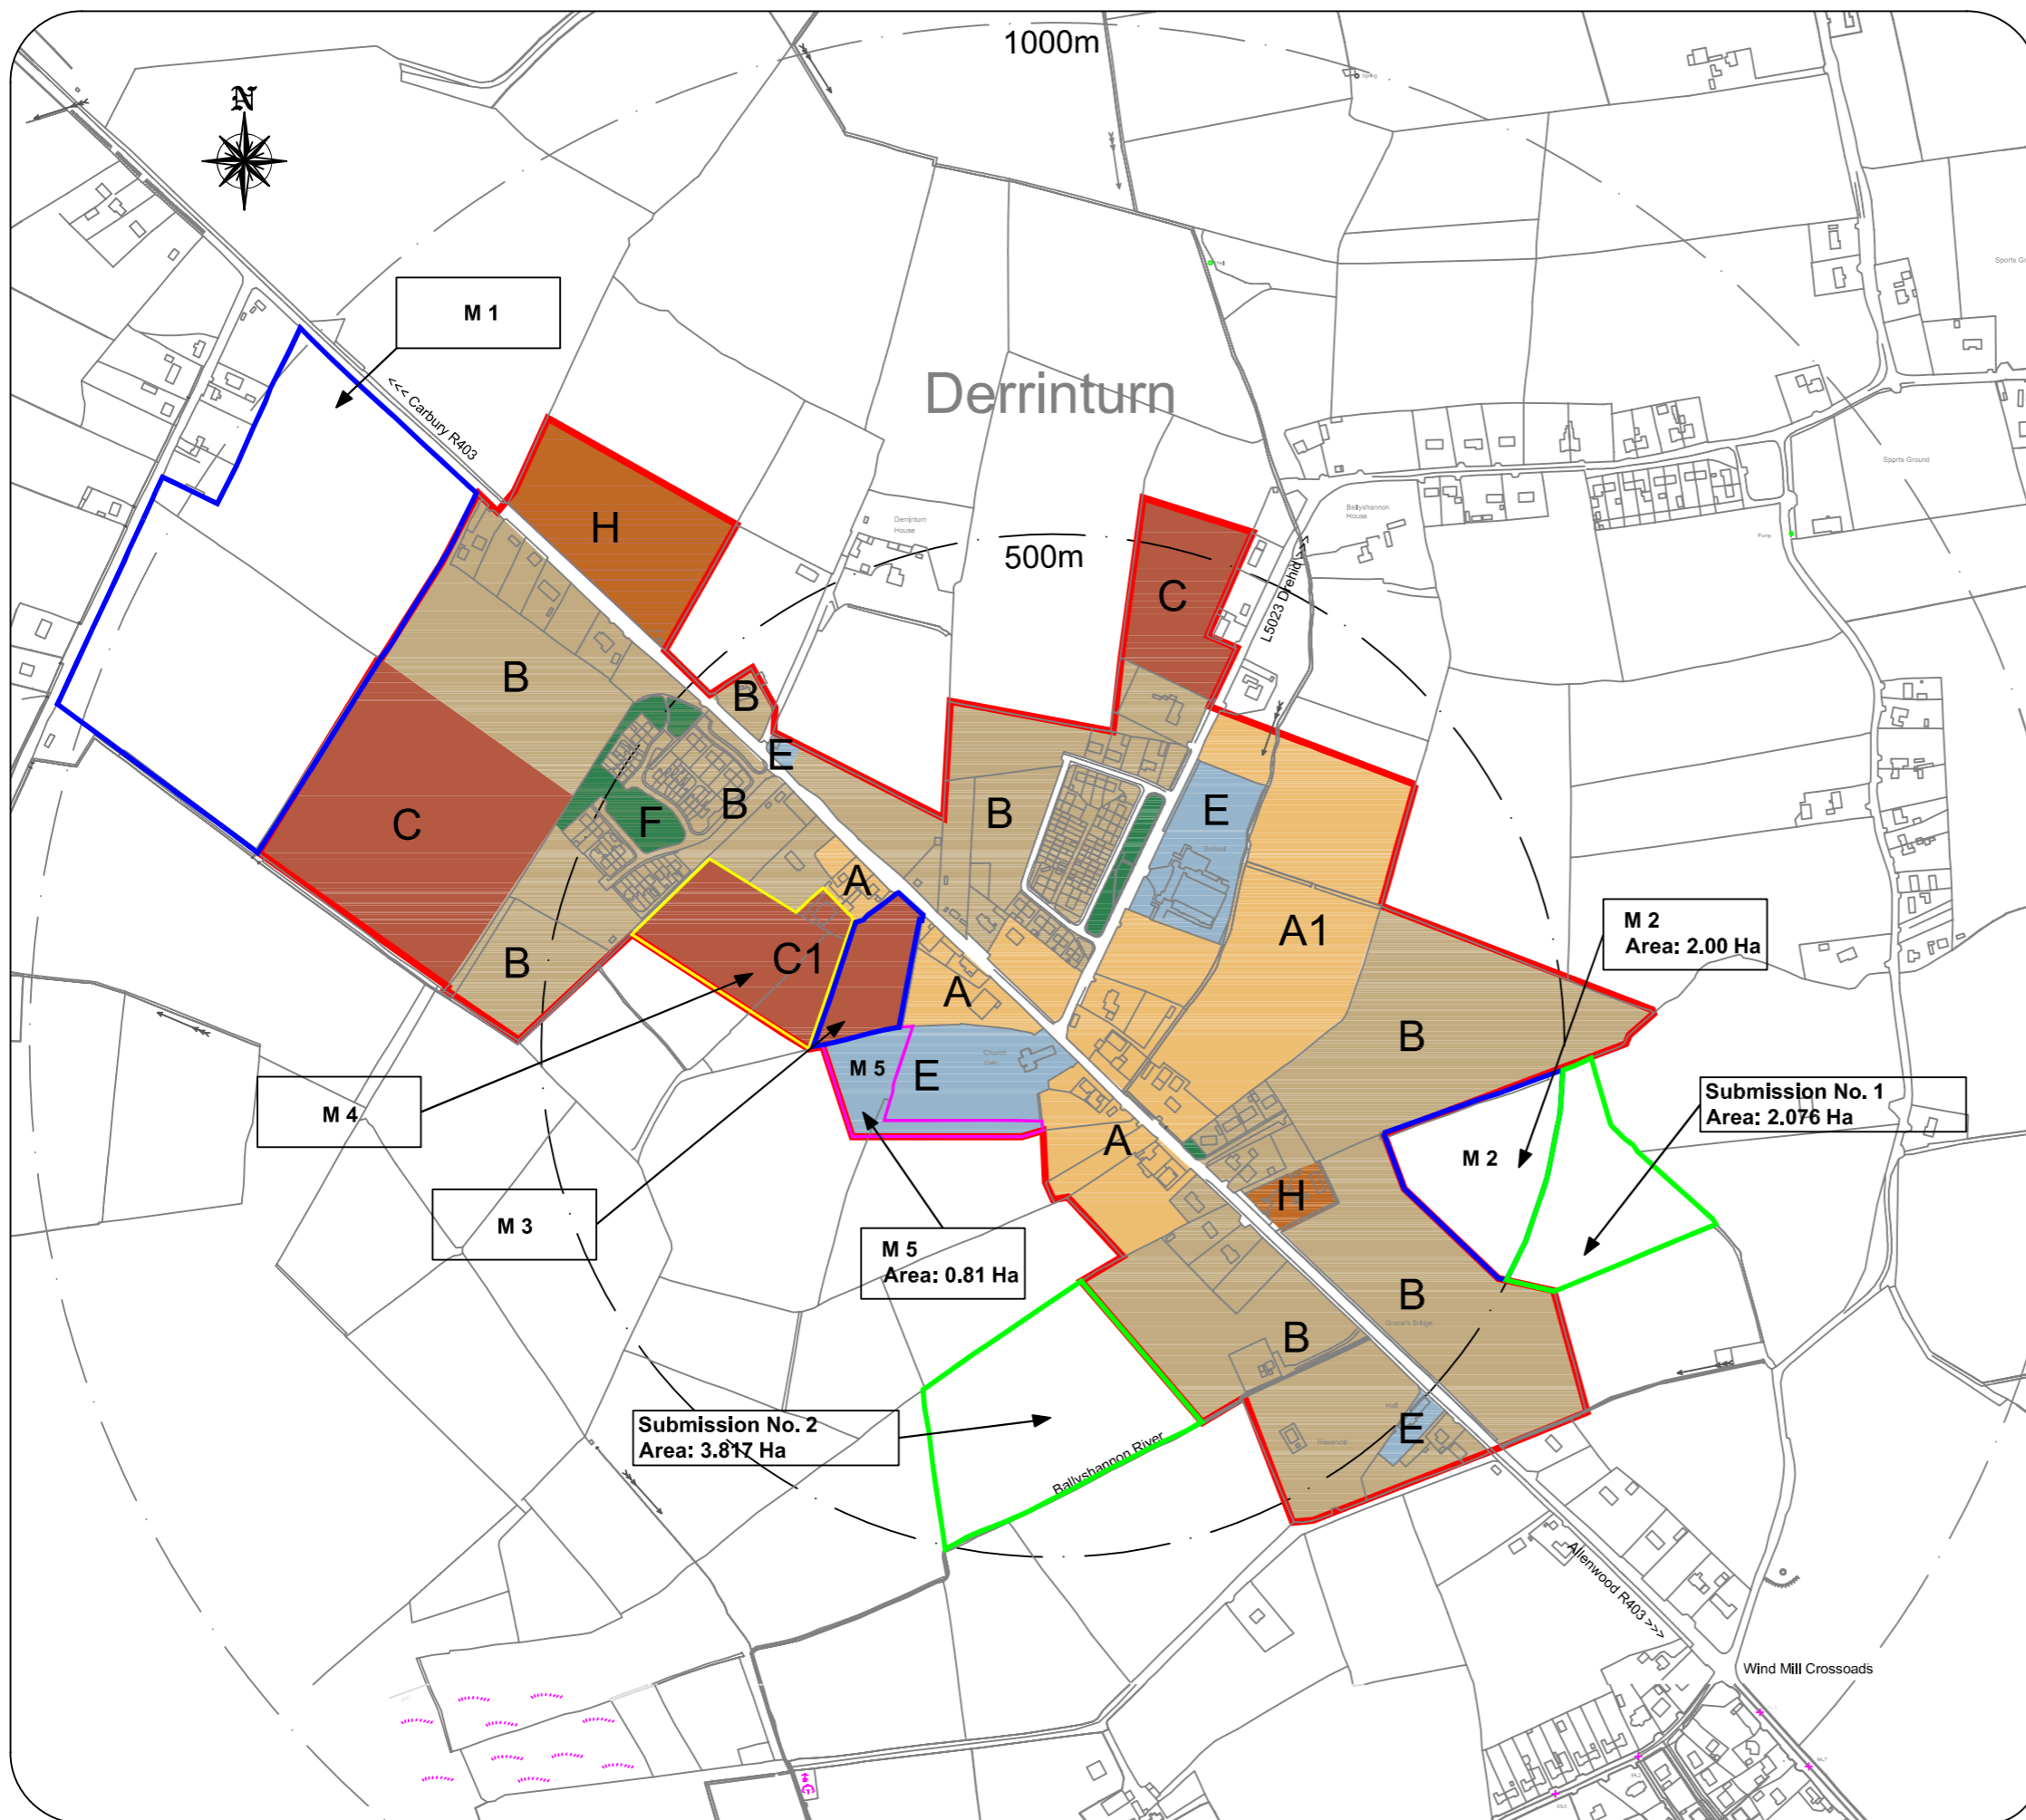

Kildare County Council
 Planning Department
 Aras Chill Dara, Devoy Park,
 Naas, Co. Kildare.

Draft Derrinturn Local Area Plan 2008

Submissions Map on Proposed Amendments

Legend :

-  A + A1: Village Centre
-  B: Existing / Permitted Residential
-  C + C1: New Residential
-  E: Community & Educational
-  F: Open Space & Amenity
-  H: Light Industry & Enterprise
-  2008 Development Boundary
-  500m intervals from the village centre

Land Use Zoning Objectives Map

Scale: N.T.S.	Map Ref.: 2
Date: 08th Oct. 2008	Drawing No. 200/07/205
© Ordnance Survey Ireland. All rights reserved. Licence No.: 2004/07CCMA (Kildare County Council)	
Drawn By: D.Rowan	

This drawing is to be read in conjunction with the Derrinturn Local Area Plan 2008