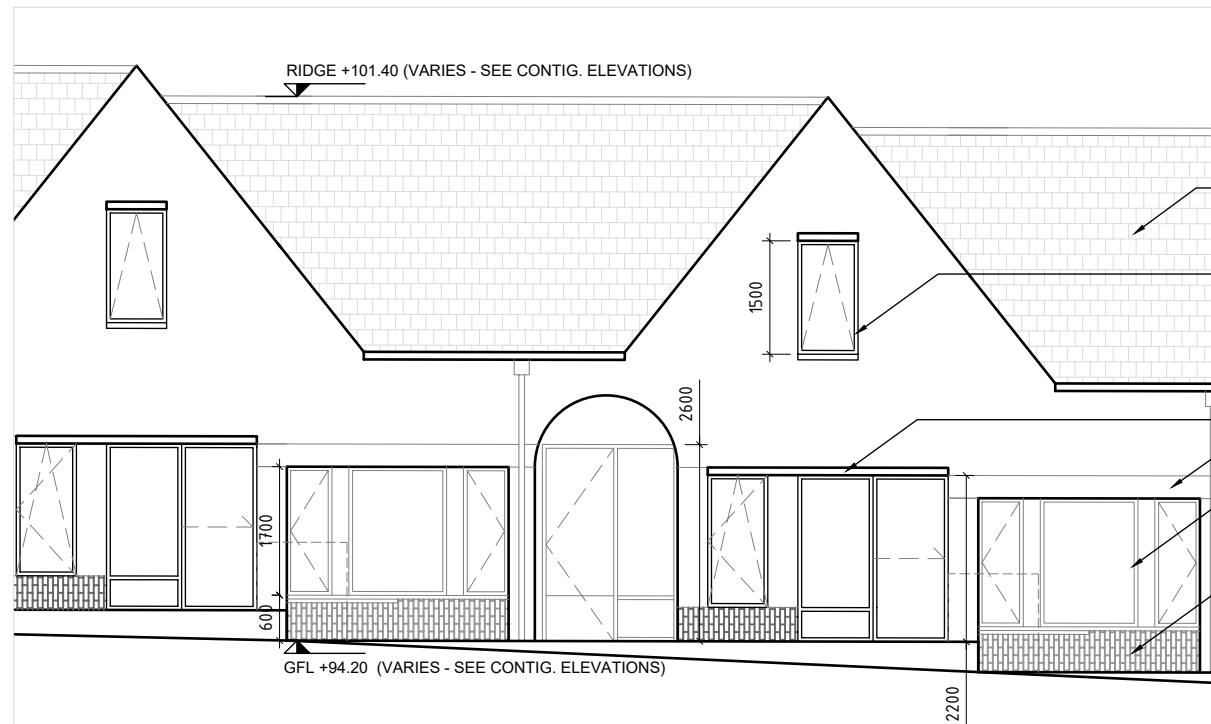

- Plaster finish
- PPC Aluminium rainwatergoods:
half round gutters, hoppers and downpipes
- Triple glazed glazing
Aluminium with PPC sills

1 NORTH ELEVATION
1:100@A3

- Slate roof
- Triple glazed glazing
Aluminium with PPC sills
- Solar shading - aluminium
- Plaster finish
- Triple glazed glazing
- Brickwork:
vertical soldier course

2 SOUTH ELEVATION
1:100@A3

- Plaster finish
- Triple glazed glazing

3 WEST ELEVATION
1:100@A3