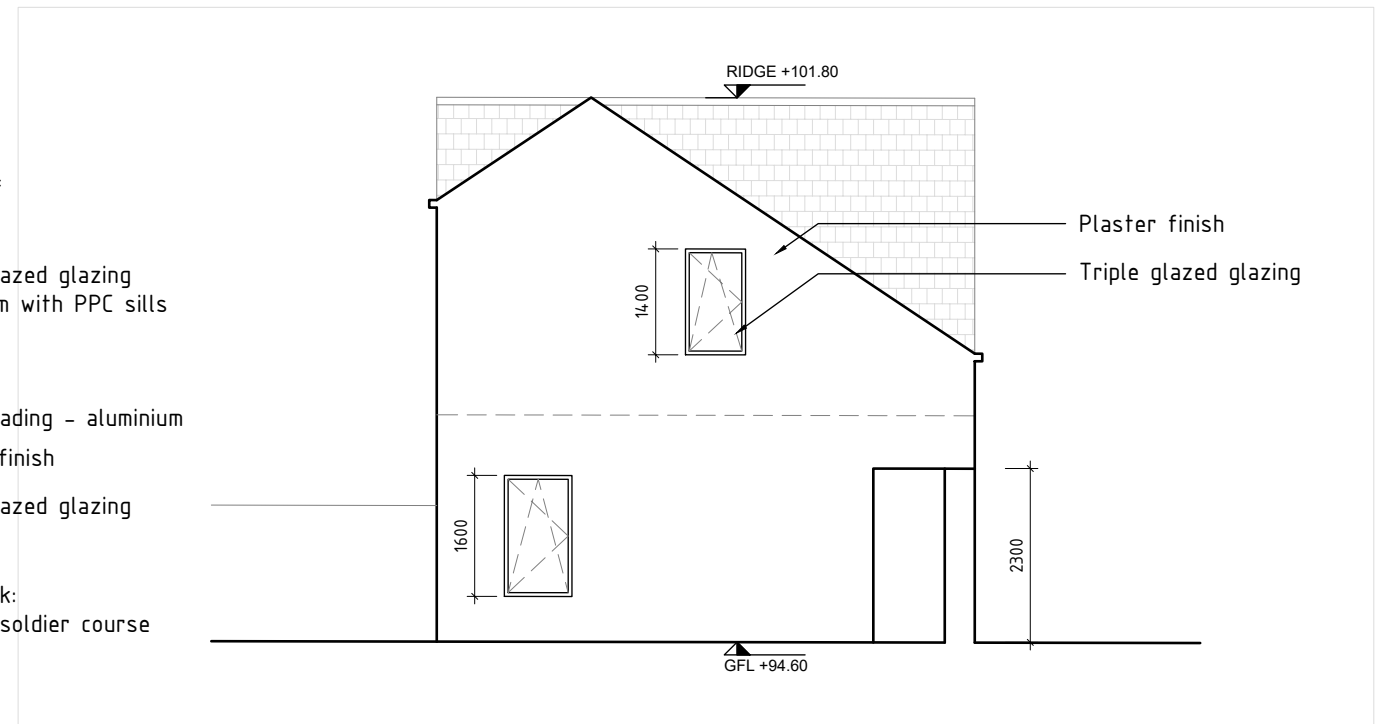

- Plaster finish
- PPC Aluminium rainwatergoods:
half round gutters, hoppers and downpipes
- Triple glazed glazing
Aluminium with PPC sills

1 NORTH ELEVATION
1:100@A3

- Slate roof
- Triple glazed glazing
Aluminium with PPC sills
- Solar shading - aluminium
- Plaster finish
- Triple glazed glazing
- Brickwork:
vertical soldier course

2 SOUTH ELEVATION
1:100@A3

- Plaster finish
- Triple glazed glazing

3 WEST ELEVATION
1:100@A3