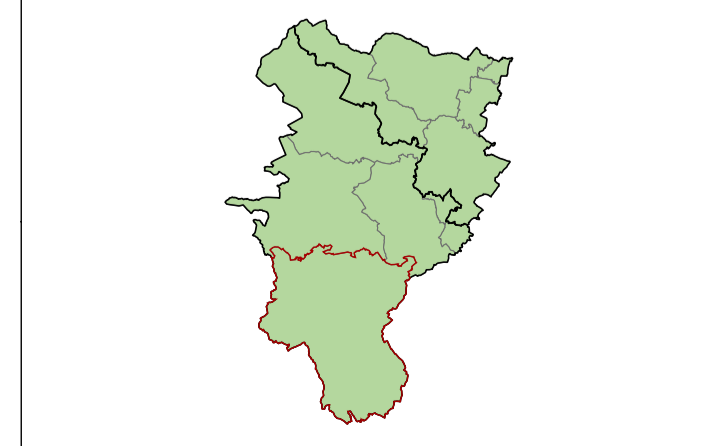

OSI CCMA 2019/26/CCMA/KildareCountyCouncil

Athy LEA

No. of townlands in LEA: 351
No. of EDs in LEA: 28

EDs: Narraghmore, Dunmanoge, Kilkea, Skerries, Ballyshannon, Burtown, Ballitore, Athy West Urban, Ballybrackan, Usk, Kilberry, Carrigeen, Nurney, Moone, Grangemellon, Fontstown, Churchtown, Harristown, Kilrush, Johnstown, Athy Rural, Castledermot, Athy East Urban, Ballaghmoon, Belan, Inchaquire, Graney, Bert

Address Points in LEA (GeoDirectory Q318): 9550 (residential use) 1049 (mixed use)

Kildare County Council 2019 Local Elections Friday 24th May 2019

Map 1 of 8  1:59,300 @ A1 

Map Key:
 Local Electoral Area
 Constitutional Boundary
 Electoral Division

Data Source: OSI, KCC, Local Electoral Area Boundary Committee, GeoDirectory