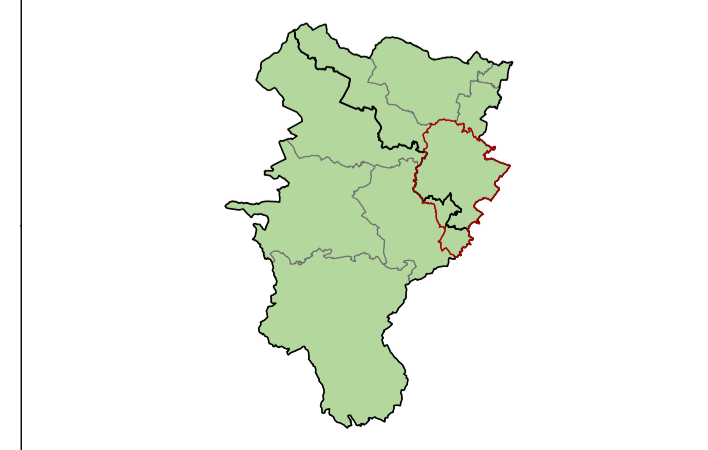

OSI CCMA 2019/26/CCMA/KildareCountyCouncil

Naas LEA

No. of townlands in LEA: 175
 No. of EDs in LEA: 10
 EDs: Naas Urban, Kill, Newtown, Naas Rural, Ballymore Eustace, Rathmore, Oughterard, Killashee, Killeel, Bodenstown

Address Points in LEA (GeoDirectory Q318): 14463(residential use) 715 (mixed use)

Kildare County Council 2019 Local Elections Friday 24th May 2019

Map 7 of 8  1:45,500 @ A1 

Map Key:
 Local Electoral Area Constitutional Boundary Electoral Division

Data Source: OSI, KCC, Local Electoral Area Boundary Committee, GeoDirectory